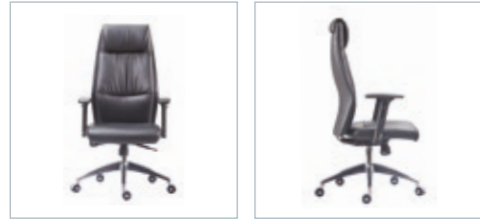

Seat Height 470mm
Seat Depth 470mm
Seat Width 520mm
Overall Width 580mm
Back Height 460mm
Overall Depth 520mm

PRICE

£490.00

£330.00

Boardroom and Executive Chairs

MODEL: BC1260
DESCRIPTION: High Back Black Faux Leather Executive Chair with Aluminium 5 Star Base, Heavy Duty Castors, Height Adjustable Arms with Pivoting and Sliding Arm Pads
DIMENSIONS: Seat Depth: 520mm
 Seat Width: 540mm
 Seat Height: 450-530mm
 Back Height: 710mm
 Back Width: 520mm
 Arm Height: 610-690mm
PRICE £190.00