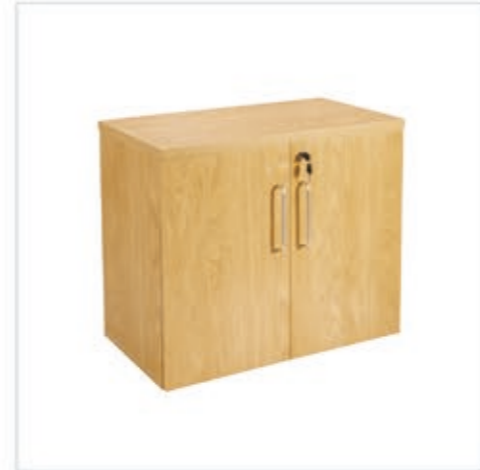

Desks

MODEL:	EXEC-200	EXEC-180	EXEC-RCM180	EXEC-RU
DESCRIPTION:	Bow Fronted Desk	Bow Fronted Desk	Rectangular Desk	Universal Return
DIMENSIONS:	W2000 x D900 x H730	W1800 x D900 x H730	W1800 x D900 x H730	W900 x D600 x H730
PRICE	£312.00	£308.00	£278.00	£138.00

Pedestals

MODEL:	EXEC-MP	EXEC-FP
DESCRIPTION:	Full Height 3 Drawer Mobile Pedestal	Return Unit Fixed 2 Drawer Pedestal
DIMENSIONS:	W438 x D600 x H680	W400 x D450 x H300
PRICE	£190.00	£124.00

Available Finishes

- ABW – American Black Walnut
- CCO – Crown Cut Oak

Storage

MODEL:	EXEC-SC18	EXEC-SC12	EXEC-SC730	EXEC-BC/SC18	EXEC-2DSF
DESCRIPTION:	Cupboard Complete With 4 Shelves	Cupboard Complete With 2 Shelves	Cupboard Complete With 1 Shelf	Combination Cupboard Complete With 3 Shelves	2 Drawer Side Filing Cabinet
DIMENSIONS:	W800 x D450 x H1800	W800 x D450 x H1200	W800 x D450 x H730	W800 x D450 x H1800	W900 x D600 x H730
PRICE	£330.00	£278.00	£190.00	£298.00	£290.00