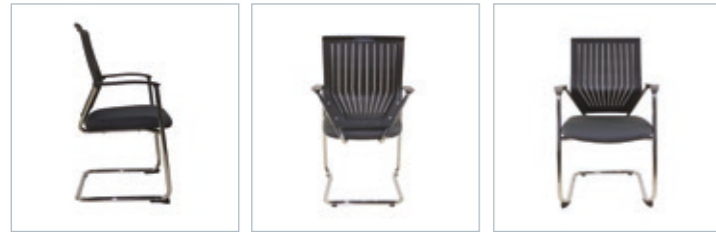

Cantilever Meeting/Visitor Chair

MODEL: CVC
DESCRIPTION: Chrome Cantilever Meeting Chair with Plastic Back and Anthracite Fabric Seat
DIMENSIONS: Seat Width 500mm
Seat Depth 480mm
Back Height 430mm
Back Width 480mm
Seat Height 470mm
Overall Height 880mm
PRICE £110.00