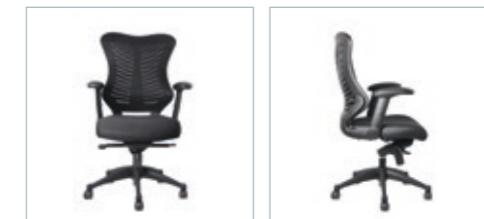

The Spine Chair

MODEL: SPINE
DESCRIPTION: High Back Executive Spine Back Mesh Chair with Padded Faux leather, Height Adjustable Arms Cushioned, Nylon Butterfly Seat trimmed in Faux leather Locking Tilt Mechanism and Tension Control
DIMENSIONS: Seat Height 515mm
Seat Depth 520mm
Seat Width 520mm
Overall Width 680mm
Back Height 560mm
Overall Depth 720mm
PRICE £150.00