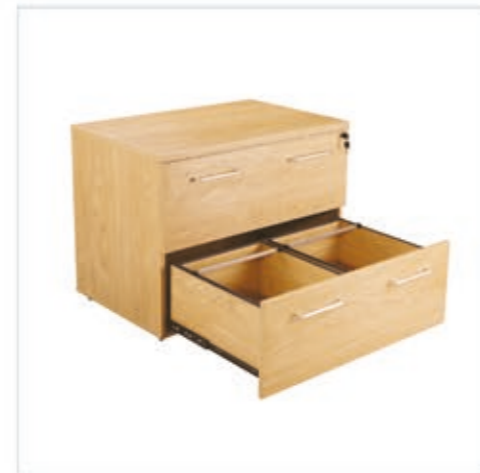

Desks

MODEL:	EXEC-200	EXEC-180	EXEC-RCM180	EXEC-RU
DESCRIPTION:	Bow Fronted Desk	Bow Fronted Desk	Rectangular Desk	Universal Return
DIMENSIONS:	W2000 x D900 x H730	W1800 x D900 x H730	W1800 x D900 x H730	W900 x D600 x H730
PRICE	£312.00	£308.00	£278.00	£138.00

Pedestals

MODEL:	EXEC-MP	EXEC-FP
DESCRIPTION:	Full Height 3 Drawer Mobile Pedestal	Return Unit Fixed 2 Drawer Pedestal
DIMENSIONS:	W438 x D600 x H680	W400 x D450 x H300
PRICE	£190.00	£124.00

Available Finishes

- ABW – American Black Walnut
- CCO – Crown Cut Oak

Storage

MODEL:	EXEC-SC18	EXEC-SC12	EXEC-SC730	EXEC-BC/SC18	EXEC-2DSF
DESCRIPTION:	Cupboard Complete With 4 Shelves	Cupboard Complete With 2 Shelves	Cupboard Complete With 1 Shelf	Combination Cupboard Complete With 3 Shelves	2 Drawer Side Filing Cabinet
DIMENSIONS:	W800 x D450 x H1800	W800 x D450 x H1200	W800 x D450 x H730	W800 x D450 x H1800	W900 x D600 x H730
PRICE	£330.00	£278.00	£190.00	£298.00	£290.00