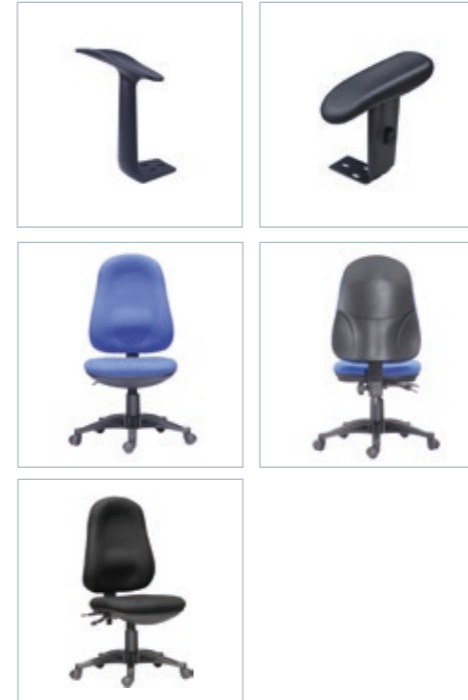

The Spine Chair

MODEL: SPINE
DESCRIPTION: High Back Executive Spine Back Mesh Chair with Padded Faux leather, Height Adjustable Arms Cushioned, Nylon Butterfly Seat trimmed in Faux leather Locking Tilt Mechanism and Tension Control
DIMENSIONS: Seat Height 515mm
 Seat Depth 520mm
 Seat Width 520mm
 Overall Width 680mm
 Back Height 560mm
 Overall Depth 720mm
PRICE £150.00

Exec Op Chair

MODEL: EXEC-OP
DESCRIPTION: Executive High Back Mesh Chair with Mesh Fabric 90 degree adjustable arms, Headrest, Chrome/Nylon Base and Butterfly Seat Tilt with tension control

DIMENSIONS: Seat Depth: 500mm
Seat Width: 520mm
Seat Thickness: 70mm
Back Height: 575mm
Back Width: 505mm
Seat Height: 450-550mm
Overall Depth: 690mm
Overall Width: 690mm
Overall Height: 1210-1310mm

PRICE £150.00

Endurance Operator Chair

TY2

- Superbly Sculpted High Back With Built In Lumbar Support
- Twin Lever Mechanism
- Permanent Contact Backrest
- Manual Back Height Adjustment
- Fr Foam & Fabric
- Colours Royal Blue And Jet Black
- 640mm Diameter 5 Star Base
- Twin Wheeled & Hooded Castors
- 2 Year Warranty
- Standard UK Gas Height Adjustment