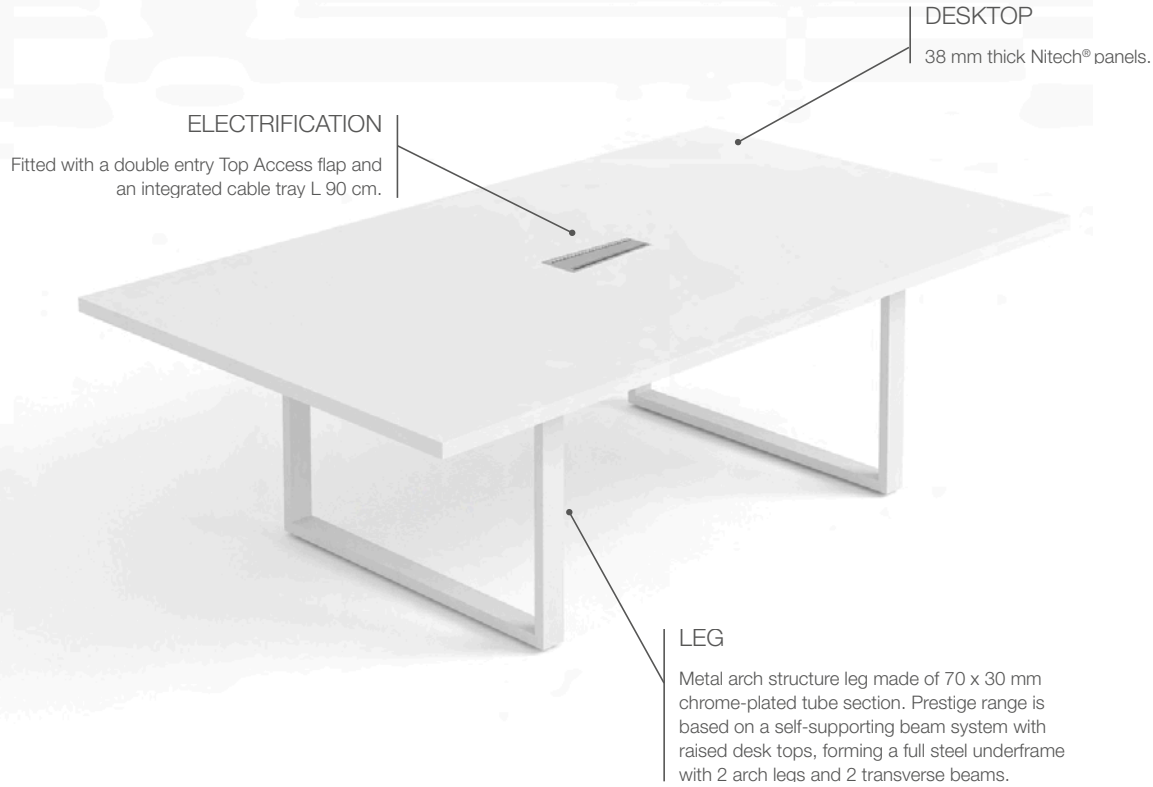

+ More details

Technical description

Conference table

- 38 mm thick Nitech® panel with reinforced 3 mm edging and a finishing 2 mm ABS edging.
- Metal arch structure leg, chrome-plated finish.
- Adjustable screw jacks to compensate for any defects in the floor.
- Optional decorative infill panels for privacy and cable routing from floor to desktop.
- Built in vertical cable management through leg infill using a cable guide that takes cables from the desktop through the leg to the metal chrome finish 80 mm diameter cable port, located on the inner side of the infill panel.
- The conference table can be expanded indefinitely using L 140 x D 140 cm module on shared arch.

Round Table

- The 38 mm thick Nitech® structure is made of 2 panels that fit into each other to form a crossed leg.
- 10 mm thick, 110 cm diameter glass top transparent in the middle and frosted on the edge. Glass top resting on 4 metal, 35 mm diameter spacers.