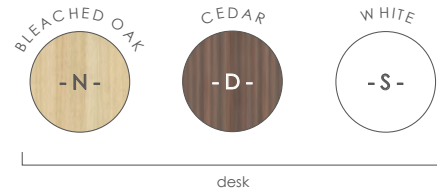

Finishes

Tables

ROUND TABLE

Dimensions in cm	Description	Ref.	+ Finish
Ø 110 H 75	Round glass table top (seat 4 people)	BG93	+ ☐

CONFERENCE TABLE

Dimensions in cm	Description	Ref.	+ Finish
D 140 H 73 L 240	Loop chrome leg	BG736	+ ☐
	Deluxe loop chrome leg (seat 8 to 10 people)	BG746	+ ☐

CONFERENCE TABLE EXTENSION

Dimensions in cm	Description	Ref.	+ Finish
D 140 H 73 L 140	Loop chrome leg	BG756	+ ☐
	Deluxe loop chrome leg (seat 8 to 10 people)	BG766	+ ☐