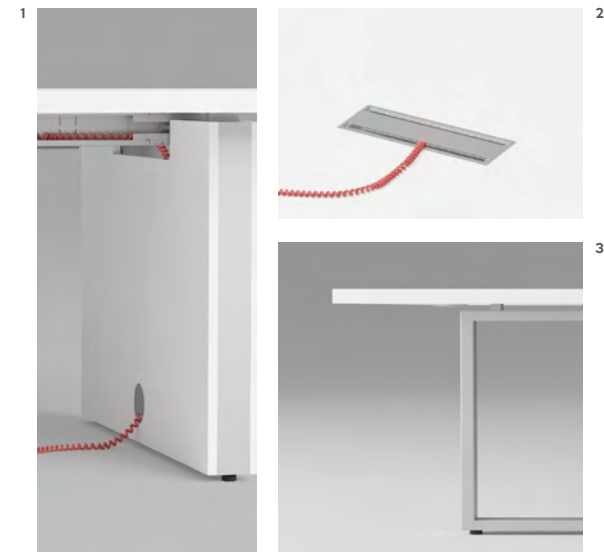

## Details

- 1.** Ribbon leg enhanced with a Structurex® facing for discrete cable routing. **2.** Conference table equipped for electrical connections and cable routing. **3.** Chrome-plated steel finish ribbon leg.

### Conference table

- 38 mm thick Nitech® panel with reinforced 3 mm edging and a finishing 2 mm ABS edging.
- Metal arch structure leg, chrome-plated finish.
- Adjustable screw jacks to compensate for any defects in the floor.
- Optional decorative infill panels for privacy and cable routing from floor to desktop.
- Built in vertical cable management through leg infill using a cable guide that takes cables from the desktop through the leg to the metal chrome finish 80 mm diameter cable port, located on the inner side of the infill panel.
- The conference table can be expanded indefinitely using L 140 x D 140 cm module on shared arch.

### Round Table

- The 38 mm thick Nitech® structure is made of 2 panels that fit into each other to form a crossed leg.
- 10 mm thick, 110 cm diameter glass top transparent in the middle and frosted on the edge. Glass top resting on 4 metal, 35 mm diameter spacers.