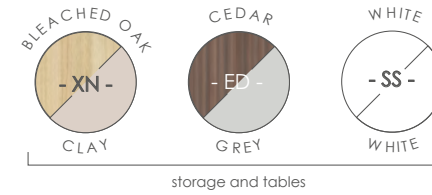

Finishes

Tables

ROUND TABLE

Dimensions in cm	Description	Ref.	+ Finish
Ø 110 H 75	Round glass table top (seat 4 people)	BG93	+ ☐

CONFERENCE TABLE

Dimensions in cm	Description	Ref.	+ Finish
D 140 H 73 L 240	Loop chrome leg	BG736	+ ☐
	Deluxe loop chrome leg (seat 8 to 10 people)	BG746	+ ☐

CONFERENCE TABLE EXTENSION

Dimensions in cm	Description	Ref.	+ Finish
D 140 H 73 L 140	Loop chrome leg	BG756	+ ☐
	Deluxe loop chrome leg (seat 8 to 10 people)	BG766	+ ☐