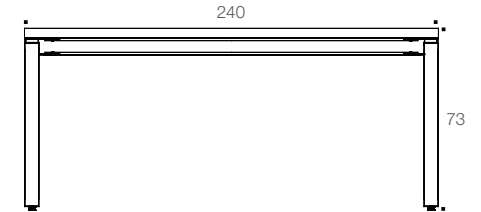

+ More details

Technical description

Conference table

- 38 mm thick Nitech® panel with reinforced 3 mm edging and a finishing 2 mm ABS edging.
- Metal arch structure leg, chrome-plated finish.
- Adjustable screw jacks to compensate for any defects in the floor.
- Optional decorative infill panels for privacy and cable routing from floor to desktop.
- Built in vertical cable management through leg infill using a cable guide that takes cables from the desktop through the leg to the metal chrome finish 80 mm diameter cable port, located on the inner side of the infill panel.
- The conference table can be expanded indefinitely using L 140 x D 140 cm module on shared arch.

Round Table

- The 38 mm thick Nitech® structure is made of 2 panels that fit into each other to form a crossed leg.
- 10 mm thick, 110 cm diameter glass top transparent in the middle and frosted on the edge. Glass top resting on 4 metal, 35 mm diameter spacers.