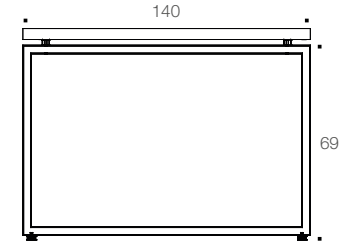

+ More details

Technical description

Conference table

- 38 mm thick Nitech® panel with reinforced 3 mm edging and a finishing 2 mm ABS edging.
- Metal arch structure leg, chrome-plated finish.
- Adjustable screw jacks to compensate for any defects in the floor.
- Optional decorative infill panels for privacy and cable routing from floor to desktop.
- Built in vertical cable management through leg infill using a cable guide that takes cables from the desktop through the leg to the metal chrome finish 80 mm diameter cable port, located on the inner side of the infill panel.
- The conference table can be expanded indefinitely using L 140 x D 140 cm module on shared arch.

Round Table

- The 38 mm thick Nitech® structure is made of 2 panels that fit into each other to form a crossed leg.
- 10 mm thick, 110 cm diameter glass top transparent in the middle and frosted on the edge. Glass top resting on 4 metal, 35 mm diameter spacers.