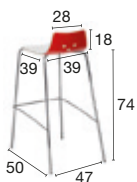

GUARANTEE
3
YEARS

• Structure in a chrome finish • Seat shell/backrest in light oak, mat white or glossy red/white laminated finish • Seat height: standard chair: 47 cm; 4 leg stool: 74 cm; gas lift stool: 53 to 79 cm (adjusts through 26 cm).

CHAIRS

Strictly sold in packs of two of the same model

Set of 2	6 451 001 + col. + SQ	£	270
		Unit price:	135

4 LEG STOOLS

Strictly sold in packs of two of the same model

Set of 2	6 451 002 + col + SQ	£	312
		Unit price:	156