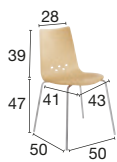

GUARANTEE
3
YEARS

• Structure in a chrome finish • Seat shell/backrest in light oak, mat white or glossy red/white laminated finish • Seat height: standard chair: 47 cm; 4 leg stool: 74 cm; gas lift stool: 53 to 79 cm (adjusts through 26 cm).

CHAIRS

Strictly sold in packs of two of the same model

Set of 2	6 451 001 + col. + SQ	£	270
		Unit price:	135

4 LEG STOOLS

Strictly sold in packs of two of the same model

Set of 2	6 451 002 + col + SQ	£	312
		Unit price:	156