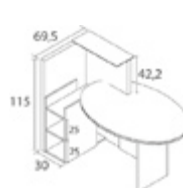

**OVALI** 

**3**  
GUARANTEE  
YEARS

- 28 mm thick melamine worktops, 2 mm thick ABS contour banding on straight edges
- 8 mm thick toughened glass counter tops with satin finish
- Melamine structure: 18 mm, 28 mm or 52 mm thickness depending on panel type
- Unit fitted with interior storage module and 2 shelves
- Desk height: 72 cm; Counter height: 115 cm
- High module usable depth: 69.5 cm
- Worktop usable depth (at central point): 95.5 cm
- Usable height between worktop and counter top: 42.2 cm.

①

②

**FREE-STANDING MODULES**

		£
① Left-hand module	6 632 012 + top	<b>870</b>
② Right-hand module	6 632 011 + top	<b>870</b>

Scan the QR code to view technical specifications sheet

from stock

Pastel white/ Light walnut	Pastel white/ Wenge
	
<b>NAMZ</b> <b>NANE</b>	