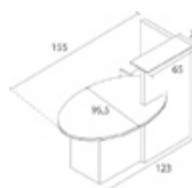

**OVALI** 

**3**  
GUARANTEE  
YEARS

- 28 mm thick melamine worktops, 2 mm thick ABS contour banding on straight edges
- 8 mm thick toughened glass counter tops with satin finish
- Melamine structure: 18 mm, 28 mm or 52 mm thickness depending on panel type
- Unit fitted with interior storage module and 2 shelves
- Desk height: 72 cm; Counter height: 115 cm
- High module usable depth: 69.5 cm
- Worktop usable depth (at central point): 95.5 cm
- Usable height between worktop and counter top: 42.2 cm.