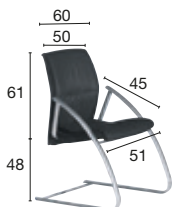

PROFIL

EXECUTIVE CHAIR

Synchro mechanism

Adjustable in tension
Lockable in 5 positions

Backrest reverse lock safety mechanism

Arms

3D height-adjustable arms
Depth-adjustable and rotatable armrests

Corrected-grain leather

Base

Aluminium grey (Executive)
Steel cantilever base in an aluminium finish (visitor)

HIGH BACK LEATHER CHAIRS

With headrest

		£
With adjustable arms	5 344 030 YB SB	750
With fixed arms	5 344 029 YB SB	704

HIGH BACK FABRIC CHAIRS

With headrest

With adjustable arms	5 344 030 FA SB	571
With fixed arms	5 344 029 FA SB	550

CANTILEVER-BASE VISITOR CHAIR

With fixed arms	5 344 022 YB SB	542
-----------------	-----------------	------------