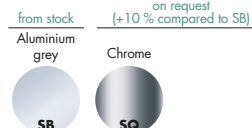

2 choices of structure finish (+ fin.)