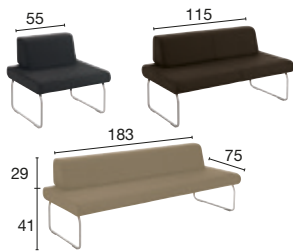

## EASY CHAIRS

• Easy chairs and 2 or 3 seater sofas with or without backrest • Corner sofas (45° or 90° angle) with backrest • Covering: 3 choices of fabric colours available from stock (depending on model) and 3 types of fabric available on request • Legs: 2 or 3 tubular steel legs in an aluminium grey SB or chrome SQ finish.

### STANDARD MODELS WITH BACKREST

		£	£
STOCK		BONDAI & KEIMO	BLAZER
1 seater	6 096 003 + fab. + fin.	<b>528</b>	<b>596</b>
2 seater	6 096 005 + fab. + fin.	<b>741</b>	<b>853</b>
ON REQUEST - ALLOW 8 WEEKS			
3 seater	6 096 007 + fab. + fin.	<b>1068</b>	<b>1254</b>

### STANDARD MODELS WITHOUT BACKREST

ON REQUEST - ALLOW 8 WEEKS			
1 seater	6 096 004 + fab. + fin.	<b>330</b>	<b>360</b>
2 seater	6 096 006 + fab. + fin.	<b>442</b>	<b>502</b>
3 seater	6 096 008 + fab. + fin.	<b>578</b>	<b>674</b>