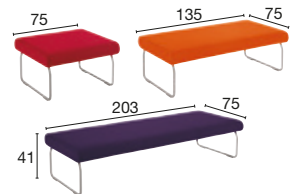

## EASY CHAIRS

• Easy chairs and 2 or 3 seater sofas with or without backrest • Corner sofas (45° or 90° angle) with backrest • Covering: 3 choices of fabric colours available from stock (depending on model) and 3 types of fabric available on request • Legs: 2 or 3 tubular steel legs in an aluminium grey SB or chrome SQ finish.

### STANDARD MODELS WITH BACKREST

		£	£
STOCK		BONDAI & KEIMO	BLAZER
1 seater	6 096 003 + fab. + fin.	<b>528</b>	<b>596</b>
2 seater	6 096 005 + fab. + fin.	<b>741</b>	<b>853</b>
ON REQUEST - ALLOW 8 WEEKS			
3 seater	6 096 007 + fab. + fin.	<b>1068</b>	<b>1254</b>