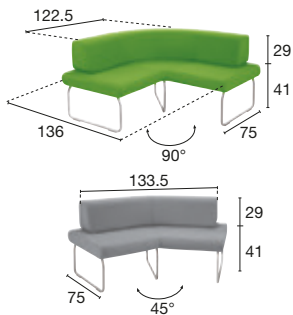

## EASY CHAIRS

• Easy chairs and 2 or 3 seater sofas with or without backrest • Corner sofas (45° or 90° angle) with backrest • Covering: 3 choices of fabric colours available from stock (depending on model) and 3 types of fabric available on request • Legs: 2 or 3 tubular steel legs in an aluminium grey SB or chrome SQ finish.

### STANDARD MODELS WITH BACKREST

		£	£
STOCK		BONDAI & KEIMO	BLAZER
1 seater	6 096 003 + fab. + fin.	<b>528</b>	<b>596</b>
2 seater	6 096 005 + fab. + fin.	<b>741</b>	<b>853</b>
ON REQUEST - ALLOW 8 WEEKS			
3 seater	6 096 007 + fab. + fin.	<b>1068</b>	<b>1254</b>

### STANDARD MODELS WITHOUT BACKREST

ON REQUEST - ALLOW 8 WEEKS			
1 seater	6 096 004 + fab. + fin.	<b>330</b>	<b>360</b>
2 seater	6 096 006 + fab. + fin.	<b>442</b>	<b>502</b>
3 seater	6 096 008 + fab. + fin.	<b>578</b>	<b>674</b>